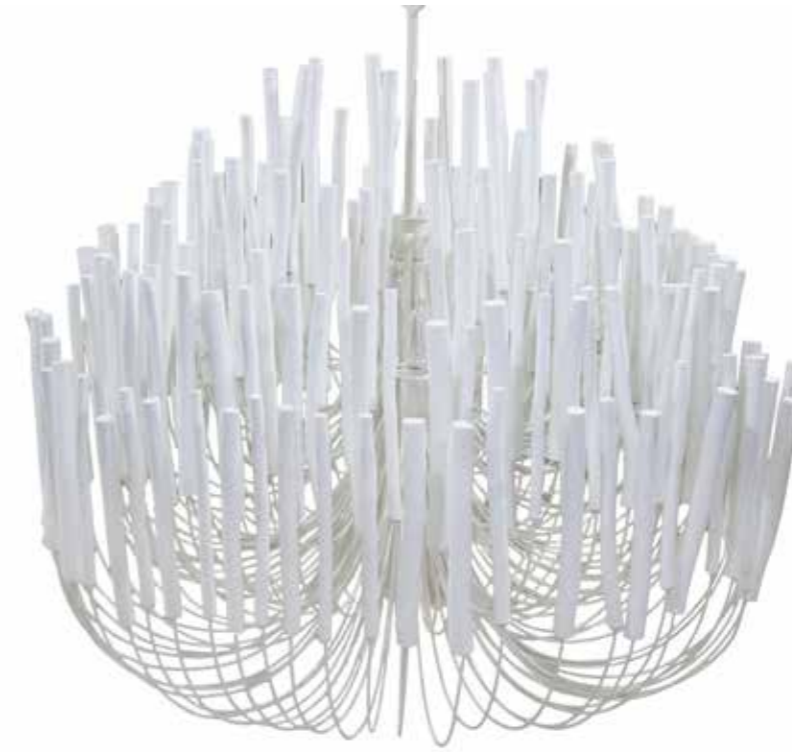

D79cm X H71cm

**Wood Candlestick Round**

Black, L023-BK

D79cm X H31cm

**Wood Candlestick Round**

White, L023-WT

D79cm X H31cm

**Wood Candlestick**

Large White, L060-WT

D92cm X H87cm

**Wood Candlestick Oval**

Black, L036-BK

W100cm X D45cm X H31cm

**Wood Candlestick Oval**

White, L036-WT

W100cm X D45cm X H31cm