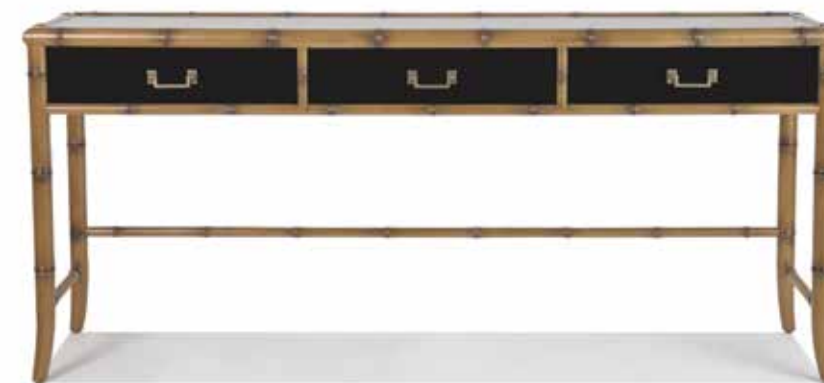

Montego Console

Black, TM003-BK

W180cm X D46cm X H80cm